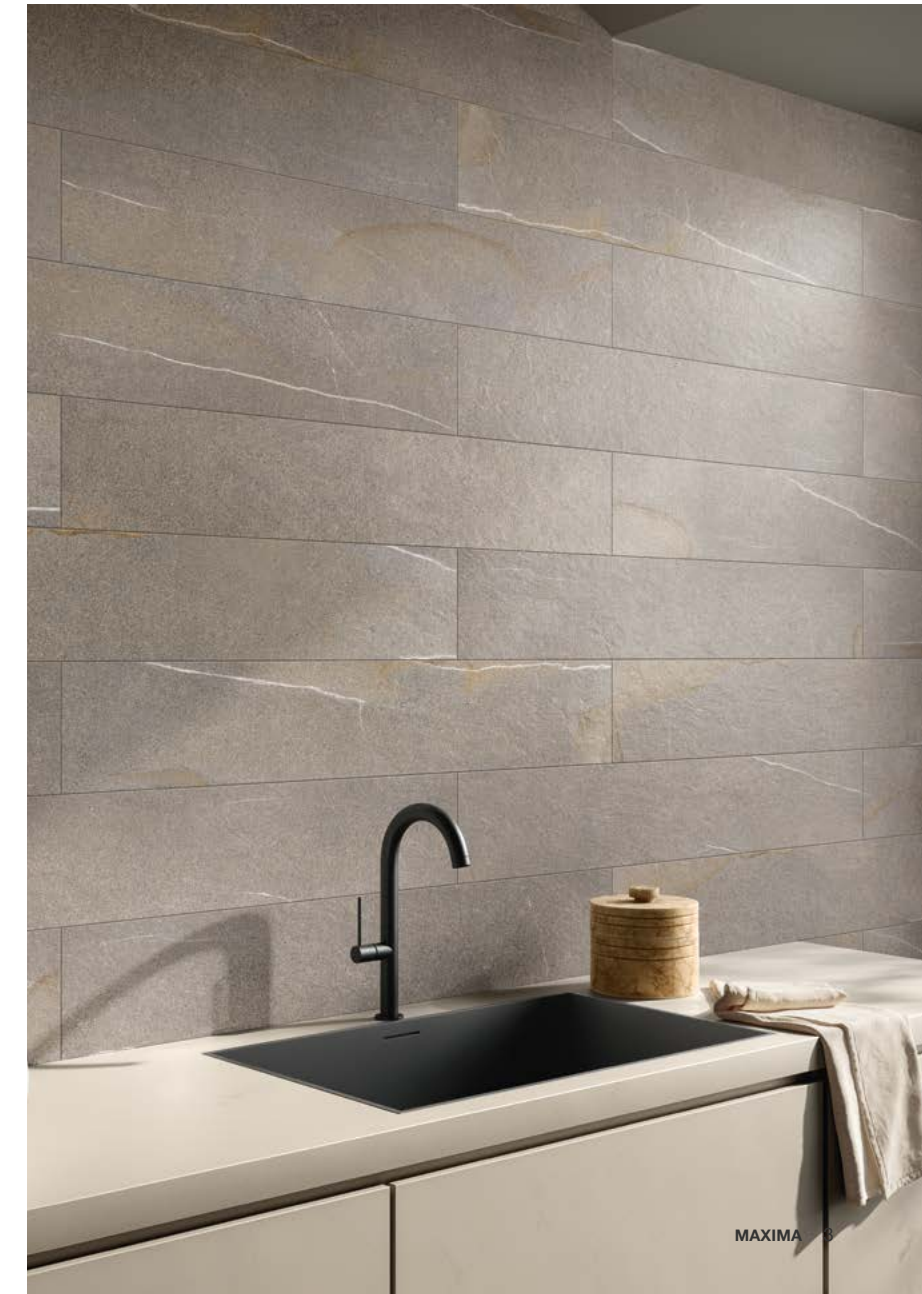

MAXIMA GRIGIO
BRICKUP NEW YORK SAND

● BRICKUP
3D look

IN₉MM OUT₂₀MM

MAXIMA